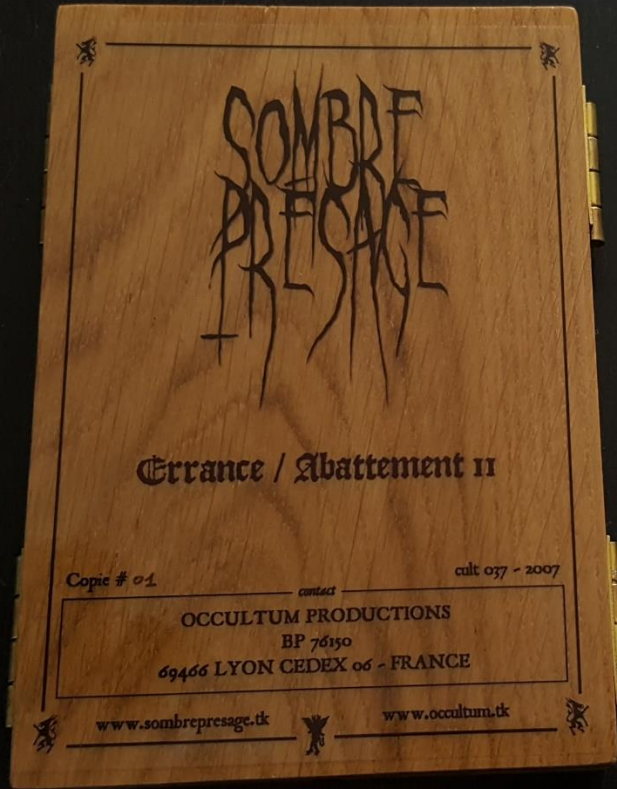

ARTIST : SOMBRE PRÉSAGE

ALBUM : Errance

RELEASE DATE : 29/09/2007

REFERENCE : cult037

FORMAT : Printed black CDR 3" fixed on a monastic triptych.

INFO : Limited to few numbered copies.

Opportunity
PRODUCTIONS